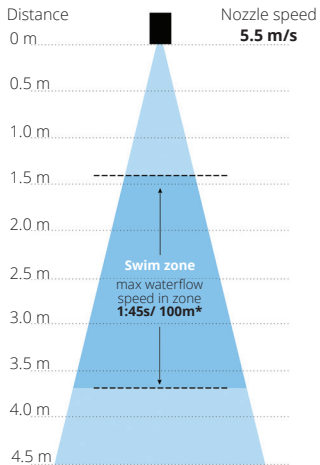

EVastream FIT single-engine machine