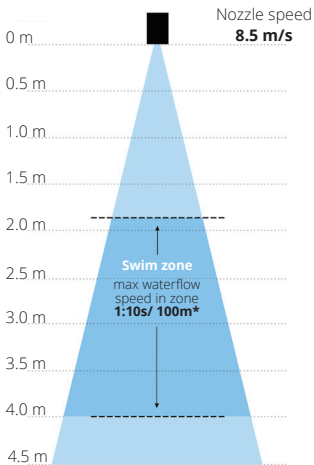

### EVastream FIT single-engine machine

### EVastream MAX double-engine machine

*\*waterflow speed is not the same as swim speed. Swim speed depends on body size and mass  
(La vitesse de nage dépend de la taille et de la masse corporelle)*