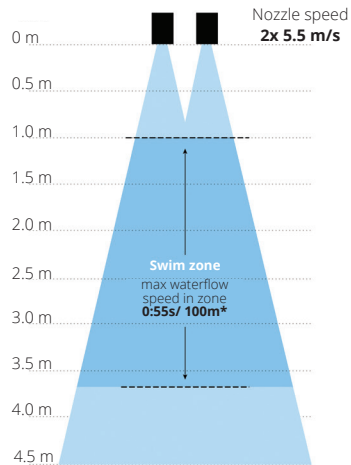

### EVastream FIT single-engine machine

### EVastream MAX double-engine machine

*\*waterflow speed is not the same as swim speed. Swim speed depends on body size and mass  
(La vitesse de nage dépend de la taille et de la masse corporelle)*